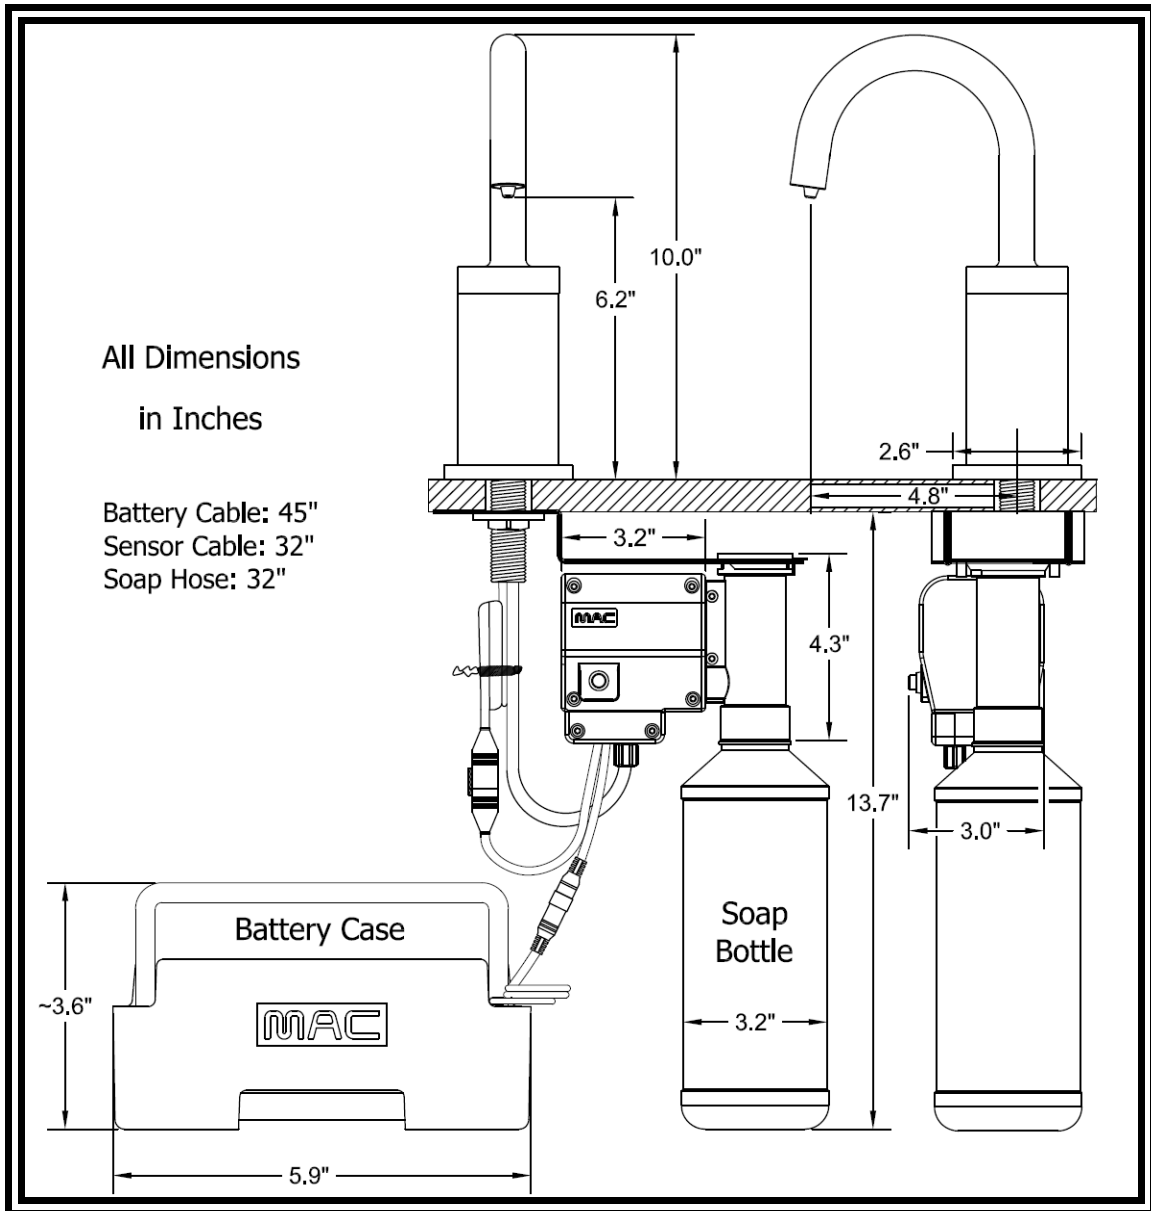

Maximum Counter Top Thickness 2"

Optional Equipment:

- AC Adapter
- Remote Control (one for many dispensers)
- 1 Gallon capacity container.

MAC FAUCETS, LLC

www.macfaucets.com Tel 866 558 3200 Fax 310 919 3073 Email Info@macfaucets.com