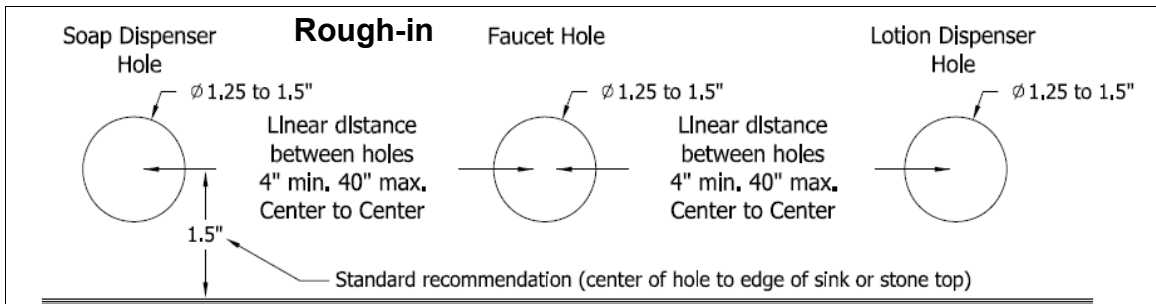

Maximum Counter Top Thickness 2"

Optional Equipment:

- AC Adapter
- Remote Control (one for many dispensers)
- 1 Gallon capacity container.

MAC FAUCETS, LLC

www.macfaucets.com Tel 866 558 3200 Fax 310 919 3073 Email Info@macfaucets.com